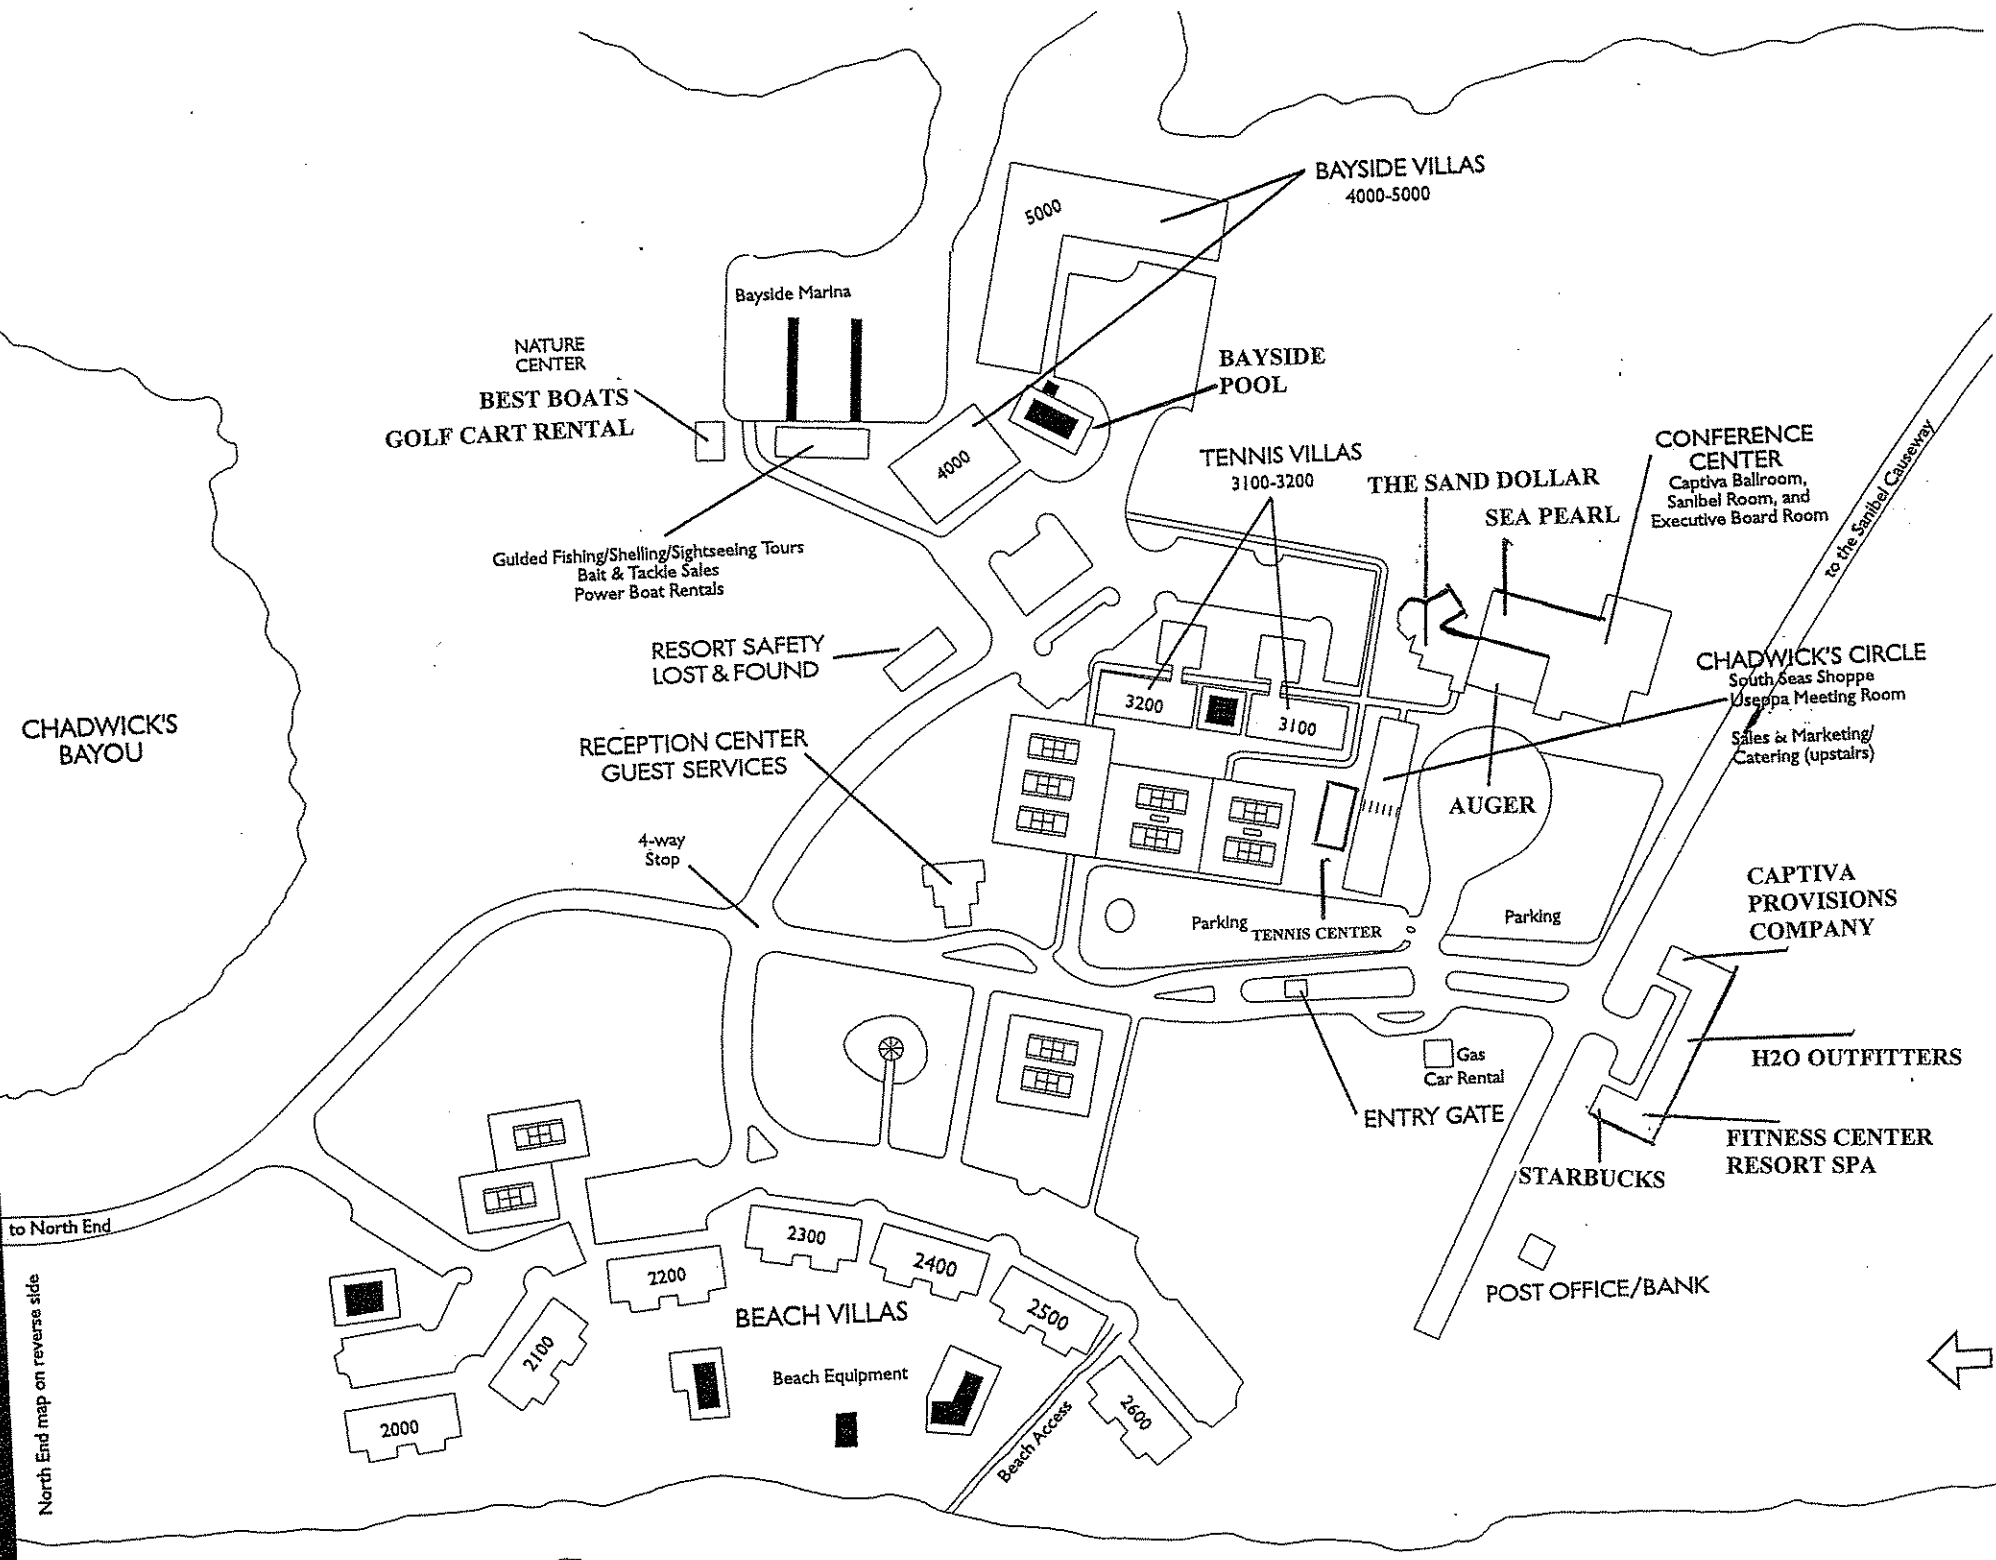

cation Map - South End

CHADWICK'S BAYOU

NATURE CENTER
BEST BOATS
GOLF CART RENTAL

Bayside Marina

BAYSIDE VILLAS
4000-5000

BAYSIDE POOL

TENNIS VILLAS
3100-3200

THE SAND DOLLAR
SEA PEARL

2000

2100

2200

2300

2400

2500

2600

to North End

North End map on reverse side

Cation Map - North End

South End map on reverse side

RedFish Pass

Pine Island Sound

HARBOURSIDE HOTEL ROOMS
1700-1800

Bait and Tackle
Parasailing
Bicycles
Waverunners
Sail Boats

LAND'S END VILLAGE
1600's

SUNSET BEACH

The Sandbar

Beach Equipment

Gulf of Mexico

SUNSET COVE

Beach Access

3-way Stop